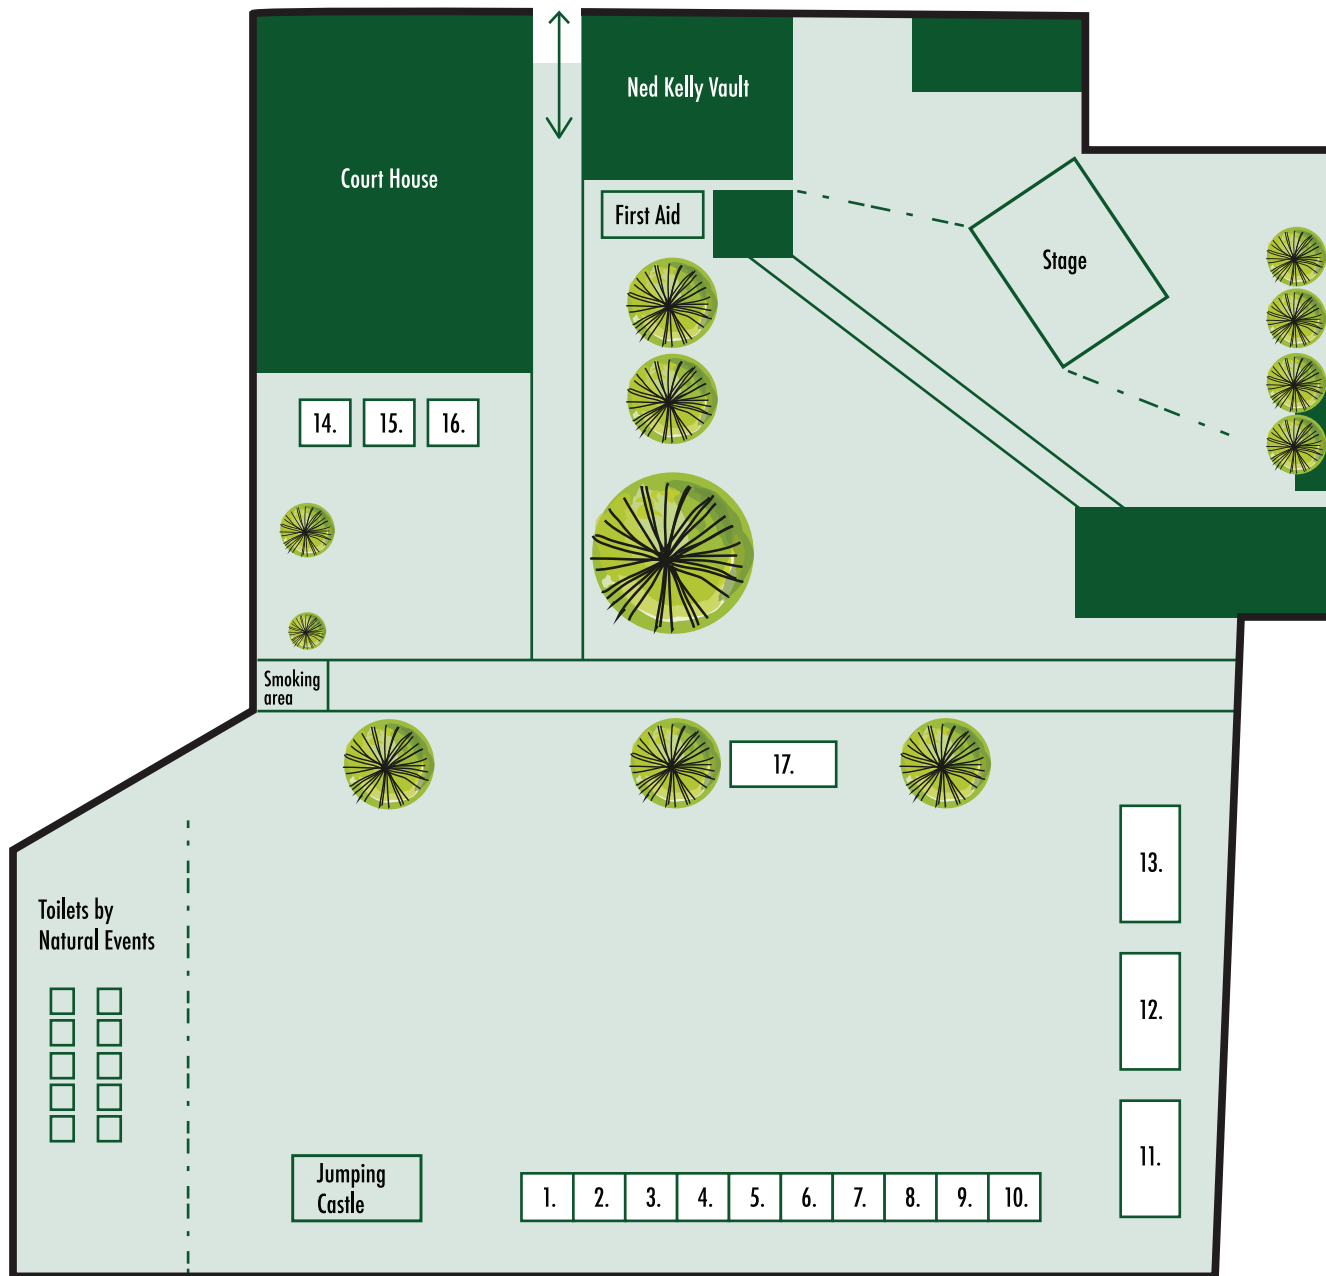

FORD STREET

Main Entry / Exit

Festival Map 2021

Beechworth Historic Precinct

1. Billsons
2. Crank Handle Brewing
3. Reed & Co. / Corowa Distilling
4. King River Brewing
5. Bright Brewery
6. Mitta Mitta Brewing
7. Backwoods / Barking Owl
8. Tiny
9. Gundwring
10. Project 49
11. Old Factory BBQ
12. Taco Truck
13. Beatbox Kitchen
14. Sailors Grave
15. Range Brewing
16. Merchandise
17. Bridge Road Brewers

← BREWERY

HIGH STREET

WILLIAMS STREET